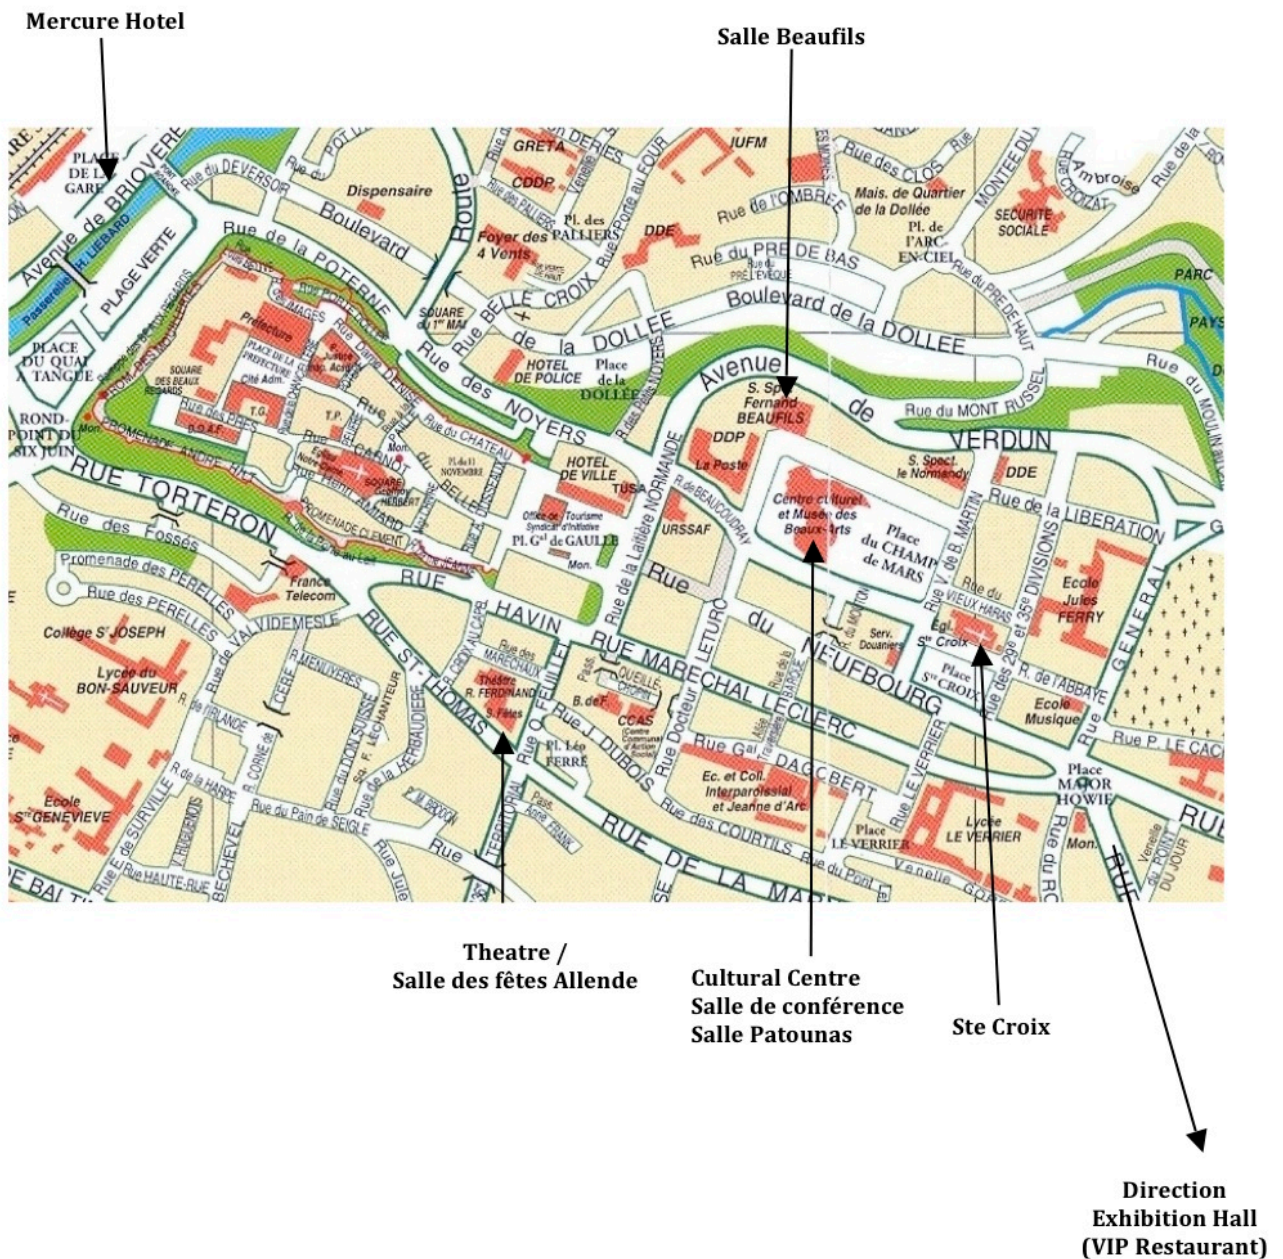

Please note:

If driving to Saint Lô, park your car for the whole day in the *place du Champ de Mars*, at the centre of which are located the *Jean Lurçat Cultural Centre*, the *Salle Patounas*, the *Ste Croix Church* and the *salle Beaufiles*.